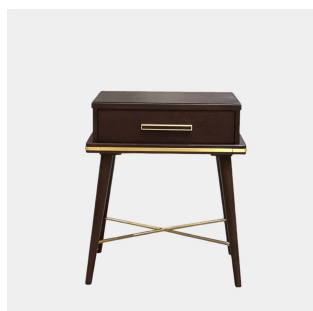

## NIGHT STAND

Model : CB289

Dimensions (cm): w49 d44 h56

Materials : Oak wood & Oak veneer

Finished : Wood Lacquer Finish

The Classic Chair Company  
London

**PRODUCT DESCRIPTION**

Model : CB289

Dimensions (cm): w49 d44 h56

Materials : Oak wood & Oak veneer

Finished : Wood Lacquer Finish