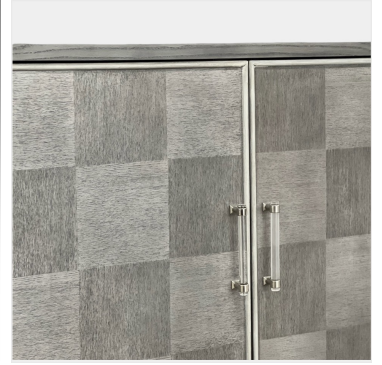

The Classic Chair Company
London

FOUR DOOR CABINET

Model : CB285

Dimensions (cm) : w183 d40 h86

Materials : Wood veneer

Finished : Wood Lacquer Finish

The Classic Chair Company
London

PRODUCT DESCRIPTION

Model : CB285

Dimensions (cm) : w183 d40 h86

Materials :

Finished :