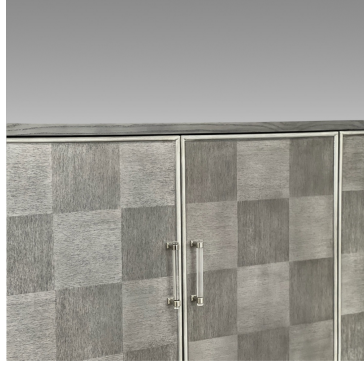

The Classic Chair Company
London

FOUR DOOR CABINET

Model : CB285

Dimensions (cm) : w183 d40 h86

Materials : Wood veneer

Finished : Wood Lacquer Finish

The Classic Chair Company
London

PRODUCT DESCRIPTION

Model : CB285

Dimensions (cm) : w183 d40 h86

Materials :

Finished :