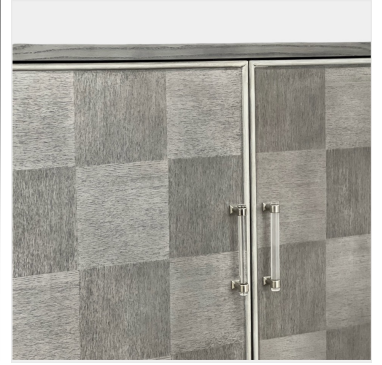

The Classic Chair Company
London

FOUR DOOR CABINET

Model : CB285

Dimensions (cm) : w183 d40 h86

Materials : -

Finished : Paint Lacquer Finish

The Classic Chair Company
London

PRODUCT DESCRIPTION

Model : CB285

Dimensions (cm) : w183 d40 h86

Materials : -

Finished : Paint Lacquer Finish