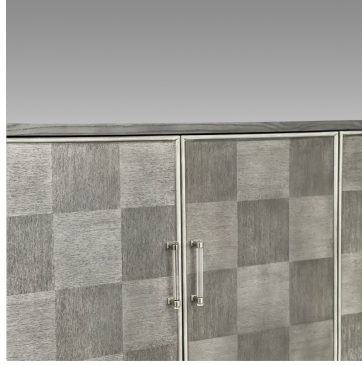

The Classic Chair Company
London

FOUR DOOR CABINET

Model : CB285

Dimensions (cm) : w183 d40 h86

Materials : -

Finished : Paint Lacquer Finish

The Classic Chair Company
London

PRODUCT DESCRIPTION

Model : CB285

Dimensions (cm) : w183 d40 h86

Materials : -

Finished : Paint Lacquer Finish