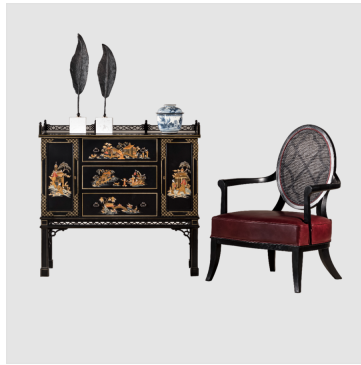

The Classic Chair Company
London

CHINOISERIE CABINET STYLE

Model : CB265

Dimensions (cm) : w100 d40 h95

Materials : Beech wood

Finished : Paint Lacquer Finish

The Classic Chair Company
London

PRODUCT DESCRIPTION

Model : CB265

Dimensions (cm) : w100 d40 h95

Materials : Beech wood

Finished : Paint Lacquer Finish