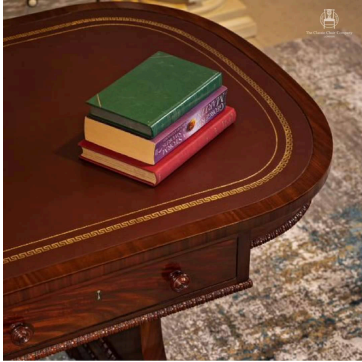

The Classic Chair Company
London

CLASSIC TWO DRAWER LIBRARY TABLE WITH LEATHER TOP

Model : TA432

Dimensions (cm) : w148 d74 h77

Materials : Rosewood

Finished : Hand polish

The Classic Chair Company
London

PRODUCT DESCRIPTION

Classic Style and Classic Signature Our classic style furniture in this collection. It has been in existence since 1957. It is inspired by the golden age of cabinetmaking (1760-1835) with a high level of precision, form and method. All the furniture is made in the old way. by craftsmen and experts, both women and men