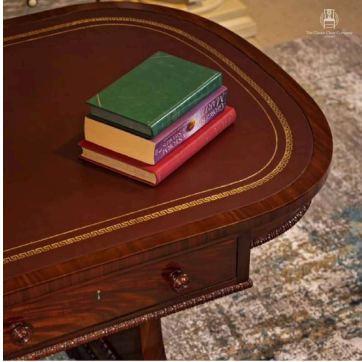

The Classic Chair Company  
London

**CLASSIC TWO DRAWER LIBRARY TABLE WITH LEATHER TOP**

Model : TA432

Dimensions (cm) : w148 d74 h77

Materials : Rosewood

Finished : Hand polish

The Classic Chair Company  
London

## PRODUCT DESCRIPTION

**Classic Style** and Classic Signature Our classic style furniture in this collection. It has been in existence since 1957. It is inspired by the golden age of cabinetmaking (1760-1835) with a high level of precision, form and method. All the furniture is made in the old way. by craftsmen and experts, both women and men