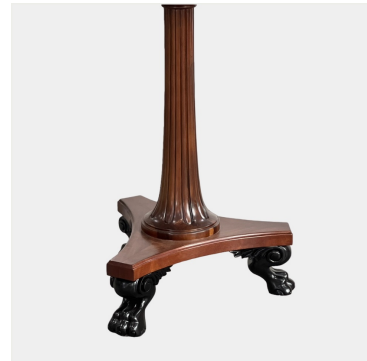

The Classic Chair Company  
London

**GUERIDON TABLE ROUND WITH MARBLE TOP GREEN ITALY**

Thomas Hope's book published in 1806 was the inspiration for many items of furniture decoration and had their roots in classical antiquity. The Classic Chairs occasional table with its animal feet and galleried oblong top with its specially made solid brass gallery and the circular version were inspired by the 'Thomas Hope movement and have style and look of their epoch.

Model : TA160S-MB  
Dimensions (cm) : Dia62 h72.5  
Materials : Marble top  
Finished : Wood lacquer finish

The Classic Chair Company  
London

### PRODUCT DESCRIPTION

**Classic Style** and Classic Signature Our classic style furniture in this collection. It has been in existence since 1957. It is inspired by the golden age of cabinetmaking (1760-1835) with a high level of precision, form and method. All the furniture is made in the old way. by craftsmen and experts, both women and men

Model : TA160S-MB

Dimensions (cm) : Dia62 h72.5

Materials : Mahogany wood & Marble top

Finished : Wood lacquer finish