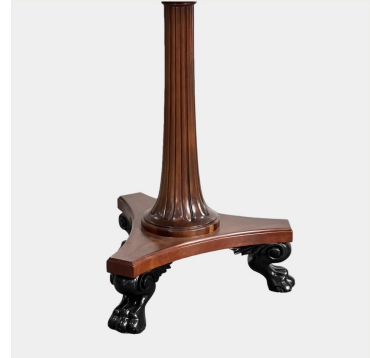

The Classic Chair Company  
London

**GUERIDON TABLE ROUND WITH MARBLE TOP GREEN ITALY**

Thomas Hope's book published in 1806 was the inspiration for many items of furniture decoration and had their roots in classical antiquity. The Classic Chairs occasional table with its animal feet and galleried oblong top with its specially made solid brass gallery and the circular version were inspired by the 'Thomas Hope movement and have style and look of their epoch.

Model : TA160S-MB  
Dimensions (cm) : Dia62 h72.5  
Materials : Marble top  
Finished : Wood Lacquer Finish

The Classic Chair Company  
London

### PRODUCT DESCRIPTION

**Classic Style** and Classic Signature Our classic style furniture in this collection. It has been in existence since 1957. It is inspired by the golden age of cabinetmaking (1760-1835) with a high level of precision, form and method. All the furniture is made in the old way. by craftsmen and experts, both women and men

Model : TA160S-MB

Dimensions (cm) : Dia62 h72.5

Materials : Mahogany wood & Marble top

Finished : Wood lacquer finish