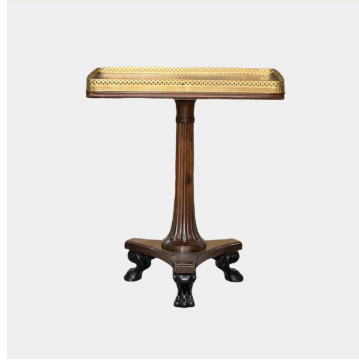

### **GUERIDON TABLE**

Thomas Hope's book published in 1806 was the inspiration for many items of furniture decoration and had their roots in classical antiquity. The Classic Chairs occasional table with its animal feet and galleried oblong top with its specially made solid brass gallery and the circular version were inspired by the 'Thomas Hope movement and have style and look of their epoch.

Model : TA160

Dimensions (cm) : w64 d48 h75

Materials : Mahogany wood

Finished : Wood lacquer finish

The Classic Chair Company  
London

### **PRODUCT DESCRIPTION**

Model : TA160

Dimensions (cm) : w64 d48 h75

Materials : Mahogany wood

Finished : Wood lacquer finish