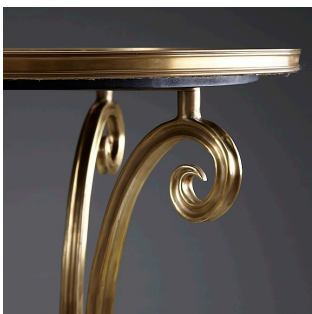

The Classic Chair Company
London

SIDE TABLE

Model : TA118-W57
Dimensions (cm) : Dia50 h76
Materials : Marble top
Finished : Patina

The Classic Chair Company
London

PRODUCT DESCRIPTION

Classic Style and Classic Signature Our classic style furniture in this collection. It has been in existence since 1957. It is inspired by the golden age of cabinetmaking (1760-1835) with a high level of precision, form and method. All the furniture is made in the old way. by craftsmen and experts, both women and men

Model : TA118-W57

Dimensions (cm) : Dia50 h76

Materials : Brass & Marble

Finished : Patina