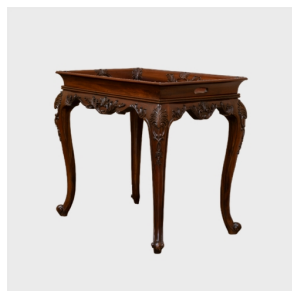

## TRAY TABLE

Model : TA089-CLT  
Dimensions (cm) : w81 d57.5 h75  
Materials : Mahogany wood  
Finished : Wood Lacquer Finish

The Classic Chair Company  
London

**PRODUCT DESCRIPTION**

Model : TA089-CLT

Dimensions (cm) : w81 d57.5 h75

Materials : Mahogany wood

Finished : Wood Lacquer Finish