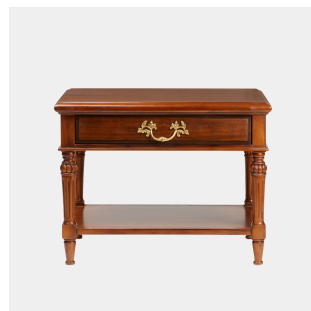

## SIDE TABLE

Model : TA063-S

Dimensions (cm) : w60 d45 h55

Materials : Beech wood

Finished : (1) Wood Lacquer Finish (2) Paint Lacquer Finish

The Classic Chair Company  
London

**PRODUCT DESCRIPTION**

Model : TA063-S

Dimensions (cm) : w60 d45 h55

Materials : Beech wood

Finished : (1) Wood Lacquer Finish (2) Paint Lacquer Finish