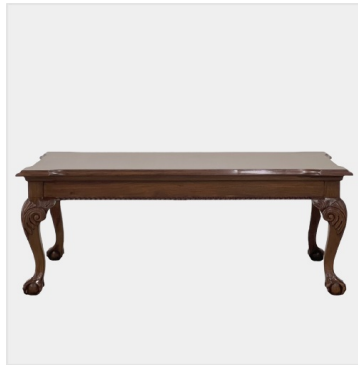

The Classic Chair Company
London

CHIPPENDALE COFFEE TABLE

Model : TA-ACT-M
Dimensions (cm) : w115 d70 h45
Materials : Rosewood
Finished : Hand polish

The Classic Chair Company
London

PRODUCT DESCRIPTION

Model : TA-ACT-M
Dimensions (cm) : w115 d70 h45
Materials : Rosewood
Finished : Hand polish