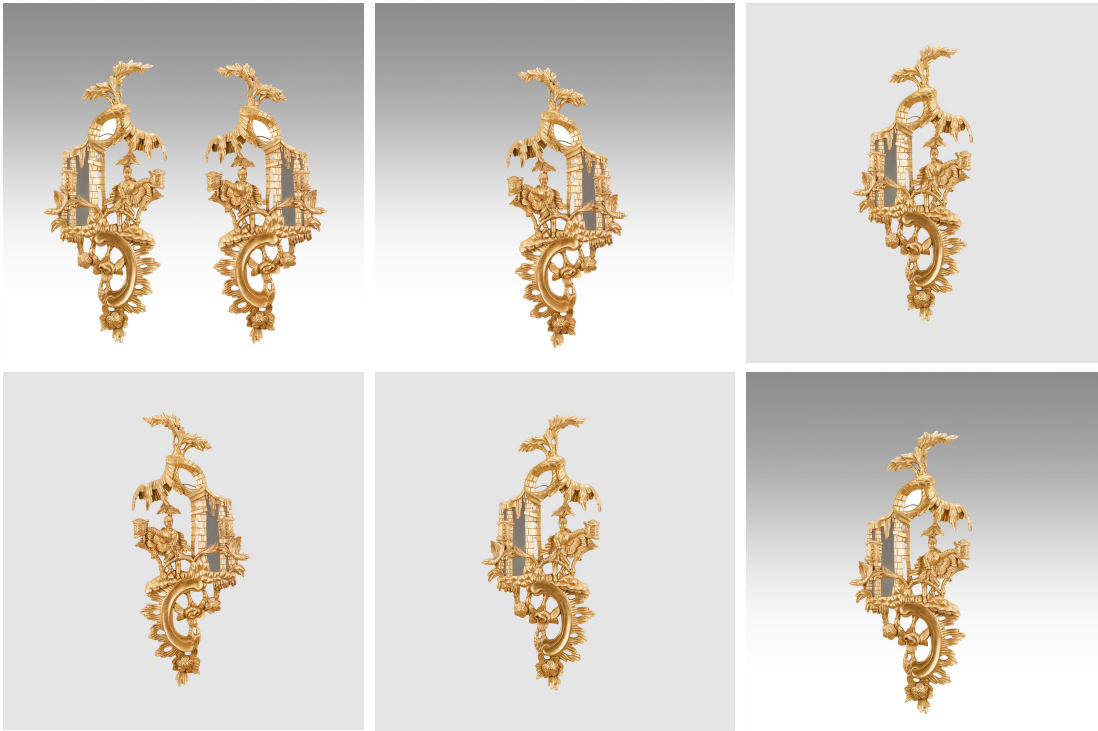

The Classic Chair Company
London

HAND CARVED MIRROR

Model : MR034-RUI
Dimensions (cm) : w36 d4 h85
Materials : Mirror
Finished : Gilded

The Classic Chair Company
London

PRODUCT DESCRIPTION

Classic Style and Classic Signature Our classic style furniture in this collection. It has been in existence since 1957. It is inspired by the golden age of cabinetmaking (1760-1835) with a high level of precision, form and method. All the furniture is made in the old way. by craftsmen and experts, both women and men

Model : MR034-RUI
Dimensions (cm) : w36 d4 h85
Materials : Acacia Wood
Finished : Gilded