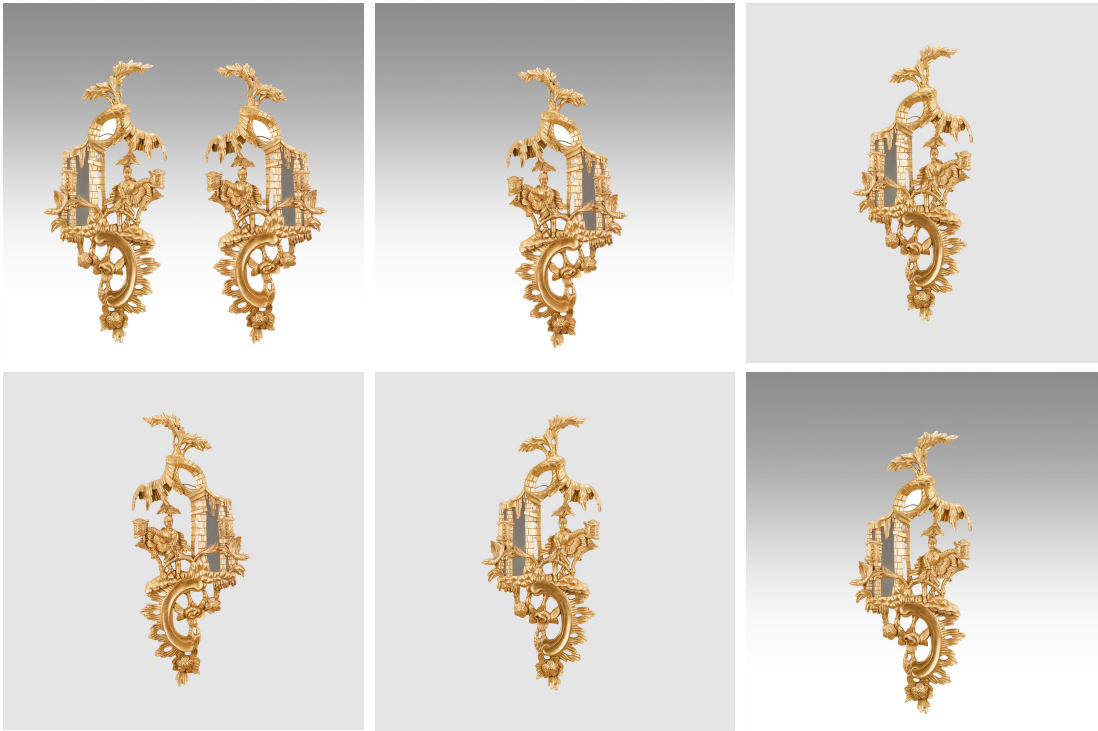

The Classic Chair Company
London

HAND CARVED MIRROR

Model : MR034-RUI
Dimensions (cm) : w36 d4 h85
Materials : Acacia Wood
Finished : Gilded

The Classic Chair Company
London

PRODUCT DESCRIPTION

Classic Style and Classic Signature Our classic style furniture in this collection. It has been in existence since 1957. It is inspired by the golden age of cabinetmaking (1760-1835) with a high level of precision, form and method. All the furniture is made in the old way. by craftsmen and experts, both women and men

Model : MR034-RUI
Dimensions (cm) : w36 d4 h85
Materials : Acacia Wood
Finished : Gilded