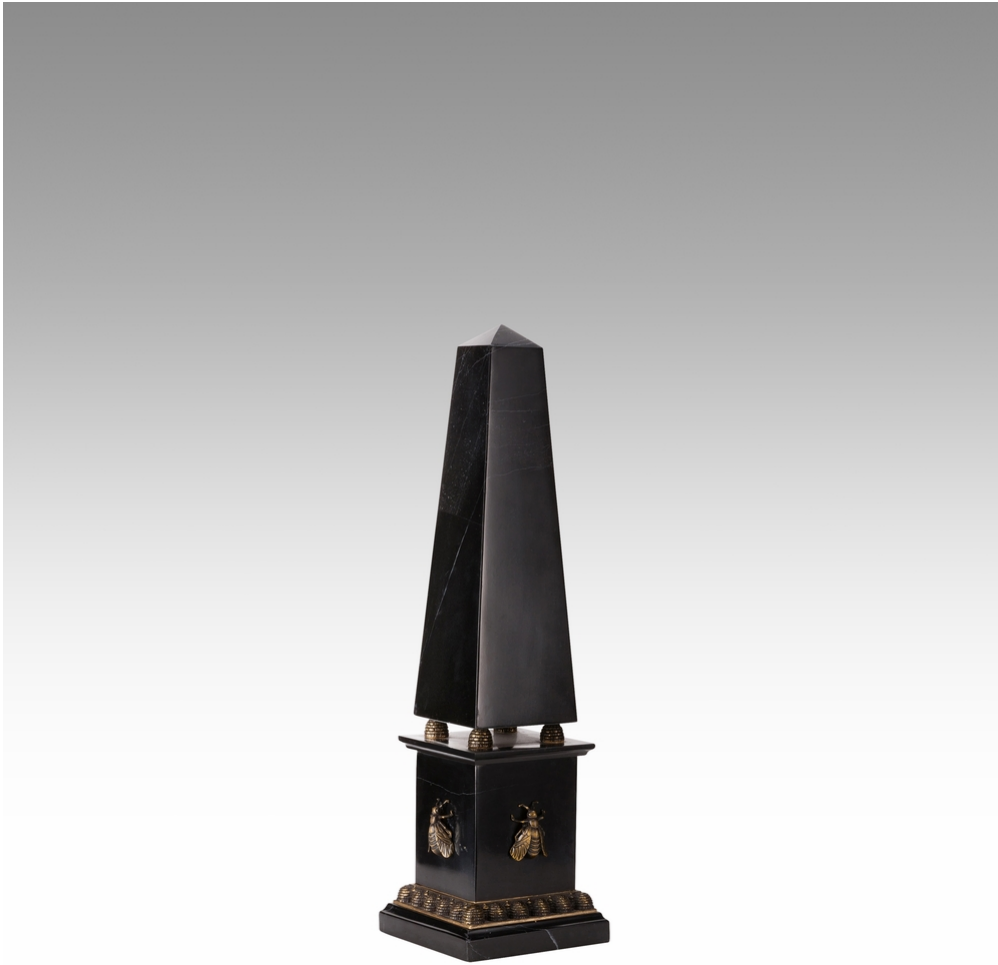

The Classic Chair Company
London

STONE OBILISK

Very decorative marble obelisks inspired by Classical antiquity and the Napoleonic battle of the Nile. The Classic Chairs model of this ever popular decorative accessory features a solid brass Bee on all four sides of the base, the Bee is the motif of Napoleon.

Model : MI092

Dimensions (cm) : w16 d16 h48

Materials : Marble

Finished : Special Finished.

PRODUCT DESCRIPTION

Very decorative marble obelisks inspired by Classical antiquity and the Napoleonic battle of the Nile. The Classic

The Classic Chair Company

London

Chairs model of this ever popular decorative accessory features a solid brass Bee on all four sides of the base, the Bee is the motif of Napoleon.

Model : MI092

Dimensions (cm) : w16 d16 h48