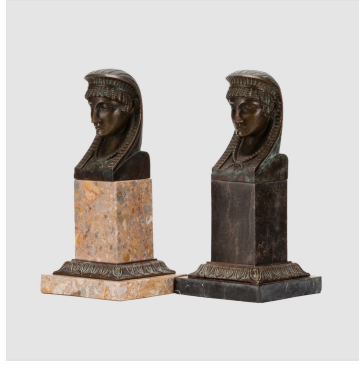

## EGYPTIAN MAN FIGURE MOULD

Model : MI030-BR-BL  
Dimensions (cm) : w12 d12 h25.5  
Materials : Brass & Marble  
Finished : Antique brass light

The Classic Chair Company  
London

## PRODUCT DESCRIPTION

Model: MI030-BR-BL

Dimensions (cm): w12 d12 h25.5

Materials: (1) Brass (2) Marble

Finished : Antique brass light