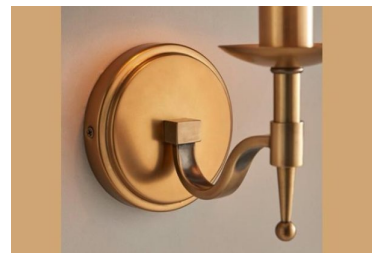

The Classic Chair Company
London

WALL LAMP

Model : LT104-1CH-NK-EL1
Dimensions (cm) : w15 d25 h30
Materials :
Finished :

The Classic Chair Company

PRODUCT DESCRIPTION

Model : LT104-1CH-NK-EL1
Dimensions (cm) : w15 d25 h30
Materials : Stainless steel
Finished : Polished nickel