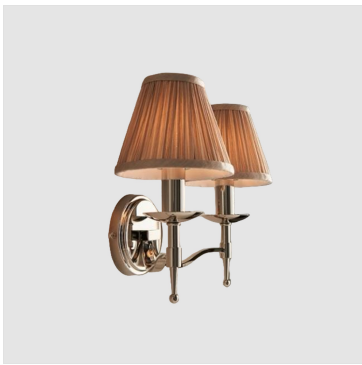

## WALL LAMP

Model : LT007-WAL-2EL1  
Dimensions (cm) : w34 d34 h30  
Materials :  
Finished :

The Classic Chair Company  
London

## PRODUCT DESCRIPTION

Model : LT007-WAL-2EL1  
Dimensions (cm) : w34 d34 h30  
Materials : Stainless steel  
Finished : Polished nickel