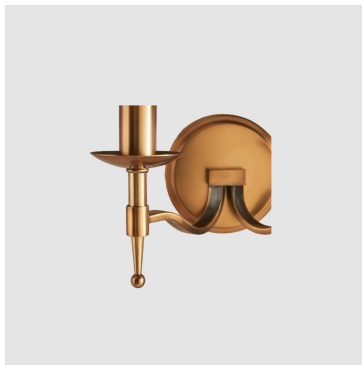

## WALL LAMP

Model : LT007-WAL-2EL1  
Dimensions (cm) : w34 d34 h30  
Materials :  
Finished :

The Classic Chair Company  
London

## PRODUCT DESCRIPTION

Model : LT007-WAL-2EL1  
Dimensions (cm) : w34 d34 h30  
Materials : Stainless steel  
Finished : Polished nickel