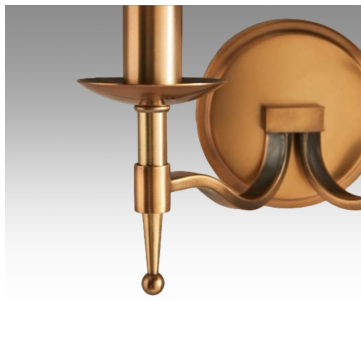

The Classic Chair Company
London

WALL LAMP

Model : LT007-WAL-2EL1
Dimensions (cm) : w34 d34 h30
Materials :
Finished :

The Classic Chair Company
London

PRODUCT DESCRIPTION

Model : LT007-WAL-2EL1
Dimensions (cm) : w34 d34 h30
Materials : Stainless steel
Finished : Polished nickel