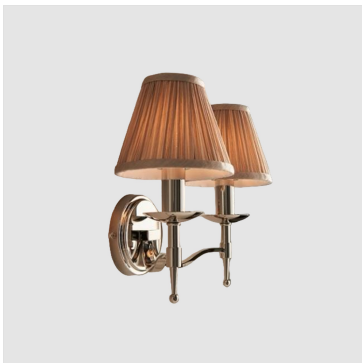

The Classic Chair Company
London

WALL LAMP

Model : LT007-WAL-2EL1
Dimensions (cm) : w34 d34 h30
Materials :
Finished :

The Classic Chair Company
London

PRODUCT DESCRIPTION

Model : LT007-WAL-2EL1
Dimensions (cm) : w34 d34 h30
Materials : Stainless steel
Finished : Polished nickel