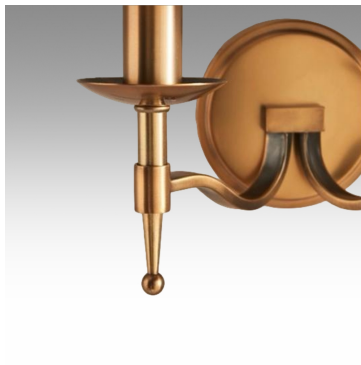

## WALL LAMP

Model : LT007-WAL-2EL1  
Dimensions (cm) : w34 d34 h30  
Materials :  
Finished :

The Classic Chair Company  
London

## PRODUCT DESCRIPTION

Model : LT007-WAL-2EL1  
Dimensions (cm) : w34 d34 h30  
Materials : Stainless steel  
Finished : Polished nickel