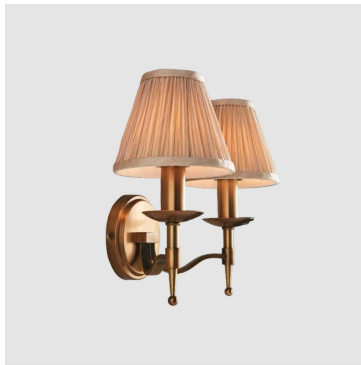

## WALL LAMP

Model : LT007-WAL-2EL1  
Dimensions (cm) : w34 d34 h30  
Materials :  
Finished :

The Classic Chair Company  
London

## PRODUCT DESCRIPTION

Model : LT007-WAL-2EL1  
Dimensions (cm) : w34 d34 h30  
Materials : Stainless steel  
Finished : Polished nickel