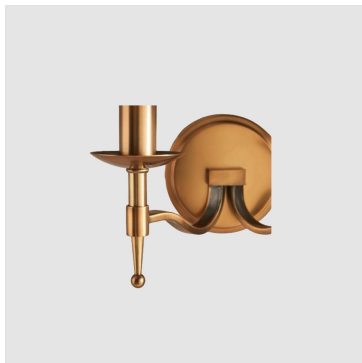

The Classic Chair Company
London

WALL LAMP

Model : LT007-WAL-2EL1
Dimensions (cm) : w34 d34 h30
Materials :
Finished :

The Classic Chair Company
London

PRODUCT DESCRIPTION

Model : LT007-WAL-2EL1
Dimensions (cm) : w34 d34 h30
Materials : Stainless steel
Finished : Polished nickel