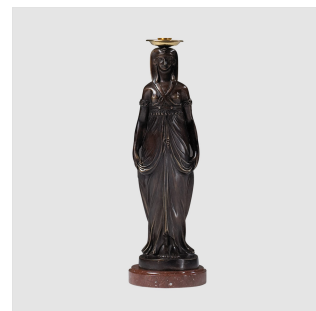

The Classic Chair Company
London

EGYPTIAN LADY LAMP

Model : LT-ELL

Dimensions (cm) : Dia12 h52

Materials : Marble & Brass

Finished : (1) MT-05 Polished brass (2) MT-03 Antique dark

The Classic Chair Company
London

PRODUCT DESCRIPTION

Model : LT-ELL

Dimensions (cm) : Dia12 h52

Materials : Marble & Brass

Finished : (1) MT-05 Polished brass (2) MT-03 Antique dark