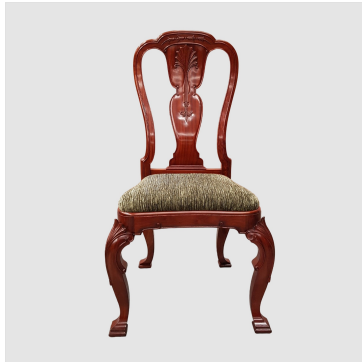

The Classic Chair Company
London

THE CLASSIC ANGLO-CHINESE SIDE CHAIR

Model : CH435S

Dimensions (cm) : w57 d58 h107 sh50

Materials : Rosewood

Finished : Hand Polish

The Classic Chair Company
London

The Classic Chair Company
London

PRODUCT DESCRIPTION

Model : CH435S

Dimensions (cm) : w57 d58 h107 sh50

Materials : Rosewood

Finished : Hand Polish