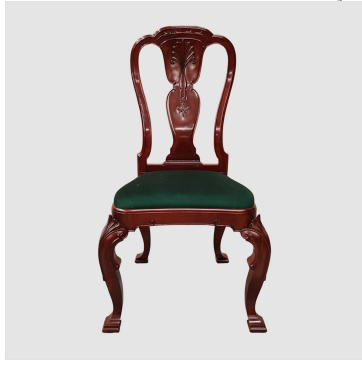

The Classic Chair Company
London

THE CLASSIC ANGLO-CHINESE SIDE CHAIR

Model : CH435S

Dimensions (cm) : w57 d58 h107 sh50

Materials : Rosewood

Finished : Hand Polish

The Classic Chair Company
London

The Classic Chair Company
London

PRODUCT DESCRIPTION

Model : CH435S

Dimensions (cm) : w57 d58 h107 sh50

Materials : Rosewood

Finished : Hand Polish