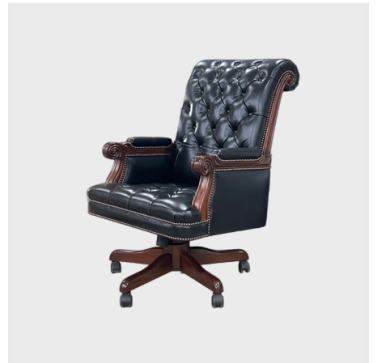

The Classic Chair Company
London

EXECUTIVE SWIVEL TILT CHAIR

Model : CH434

Dimensions (cm) : w72 d75 h108 seat h48 arm h78.5

Materials : Rosewood & Leather

Finished : Hand Polish

The Classic Chair Company
London

The Classic Chair Company

PRODUCT DESCRIPTION

Classic Style and Classic Signature Our classic style furniture in this collection. It has been in existence since 1957. It is inspired by the golden age of cabinetmaking (1760-1835) with a high level of precision, form and method. All the furniture is made in the old way. by craftsmen and experts, both women and men

Model : CH434

Dimensions (cm) : w72 d75 h108 seat h48 arm h78.5

Materials : Rosewood & Leather

Finished : Wood Hand Polish