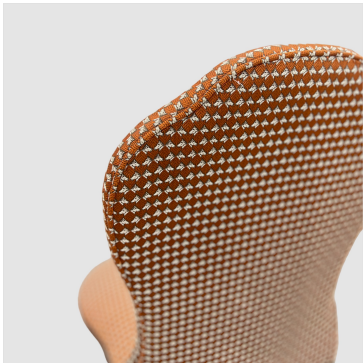

The Classic Chair Company
London

DINING SIDE CHAIR

Model : CH351S

Dimensions (cm) : w48 d67 h105.5

Materials : Rosewood & Fabric

Finished : Hand Polish

The Classic Chair Company
London

The Classic Chair Company
London

PRODUCT DESCRIPTION

Model : CH351S

Dimensions (cm) : w48 d67 h105.5

Materials : Rosewood

Finished : Wood Hand Polish