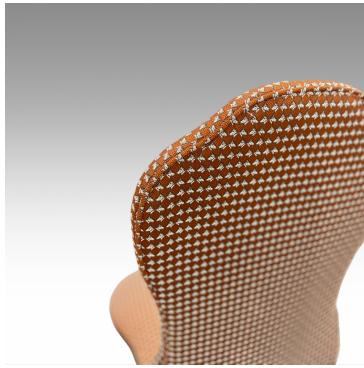

The Classic Chair Company
London

DINING SIDE CHAIR

Model : CH351S

Dimensions (cm) : w48 d67 h105.5

Materials : Fabric

Finished : Hand Polish

The Classic Chair Company
London

The Classic Chair Company
London

PRODUCT DESCRIPTION

Model : CH351S

Dimensions (cm) : w48 d67 h105.5

Materials : Rosewood

Finished : Wood Hand Polish