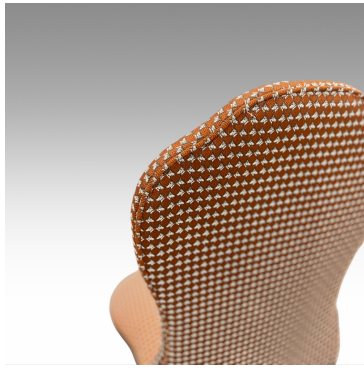

The Classic Chair Company
London

DINING SIDE CHAIR

Model : CH351S

Dimensions (cm) : w48 d67 h105.5

Materials : Rosewood & Fabric

Finished : Hand Polish

The Classic Chair Company
London

The Classic Chair Company
London

PRODUCT DESCRIPTION

Model : CH351S

Dimensions (cm) : w48 d67 h105.5

Materials : Rosewood

Finished : Wood Hand Polish