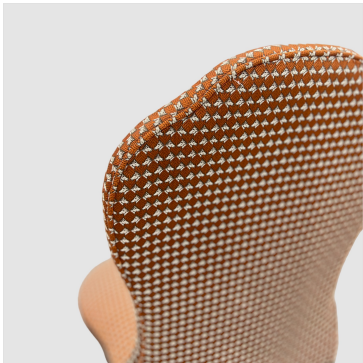

The Classic Chair Company
London

DINING SIDE CHAIR

Model : CH351S

Dimensions (cm) : w48 d67 h105.5

Materials : Fabric

Finished : Hand Polish

The Classic Chair Company
London

The Classic Chair Company
London

PRODUCT DESCRIPTION

Model : CH351S

Dimensions (cm) : w48 d67 h105.5

Materials : Rosewood

Finished : Wood Hand Polish