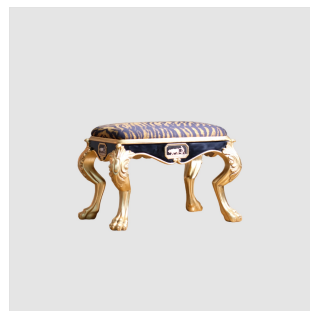

The Classic Chair Company
London

CLASSIC STOOL

Model : CH333S

Dimensions (cm) : w67 d49 h45 sh45

Fabric required (m) : Beech wood & Fabric

Finished : (1) Gilded (2) Paint lacquer finish

The Classic Chair Company
London

PRODUCT DESCRIPTION

Model : CH333S

Dimensions (cm) : w67 d49 h45 sh45

Fabric required (m) : Beech wood & Fabric

Finished : (1) Gilded (2) Paint Lacquer Finish