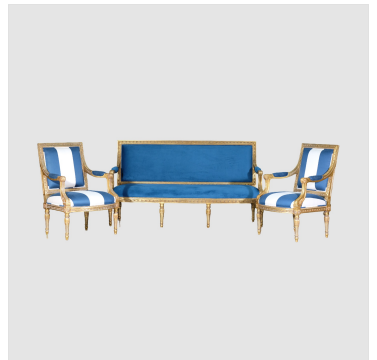

## FAUTEIUL

Model : CH214-3ST

Dimensions (cm) : w178 d67 h97 sh45 ah66

Materials : Fabric

Finished : Gilded

The Classic Chair Company  
London

### PRODUCT DESCRIPTION

Model : CH214-3ST  
Dimensions (cm) : w178 d67 h97 sh45 ah66  
Materials : Beech wood & Fabric  
Finished : Gilded