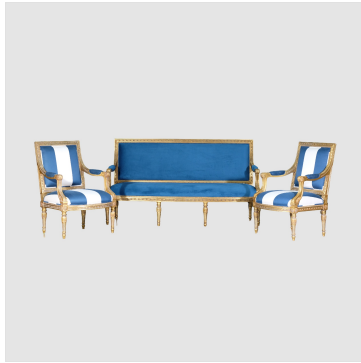

The Classic Chair Company
London

FAUTEIUL

Model : CH214-1ST-G

Dimensions (cm) : w68 d67 h97 sh45 ah66

Materials : Fabric

Finished : Gilded

The Classic Chair Company
London

PRODUCT DESCRIPTION

Model : CH214-1ST-G

Dimensions (cm) : w68 d67 h97 sh45 ah66

Materials : Beech wood & Fabric

Finished : Gilded