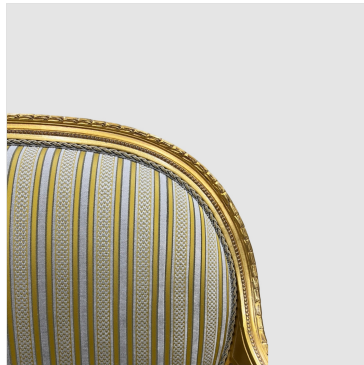

The Classic Chair Company
London

3 SEATER SOFA

Model : CH022-3ST
Dimensions (cm) : w186 d65 h108
Materials : Beech wood
Finished : Gilded

The Classic Chair Company
London

PRODUCT DESCRIPTION

Classic Style and Classic Signature Our classic style furniture in this collection. It has been in existence since 1957. It is inspired by the golden age of cabinetmaking (1760-1835) with a high level of precision, form and method. All the furniture is made in the old way. by craftsmen and experts, both women and men