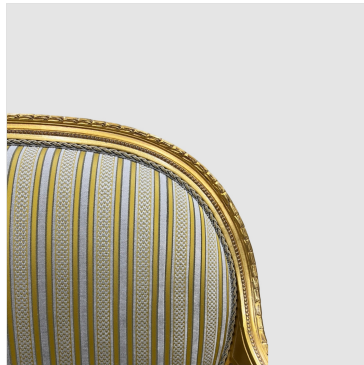

The Classic Chair Company
London

PRODUCT DESCRIPTION

Classic Style and Classic Signature Our classic style furniture in this collection. It has been in existence since 1957. It is inspired by the golden age of cabinetmaking (1760-1835) with a high level of precision, form and method. All the furniture is made in the old way. by craftsmen and experts, both women and men