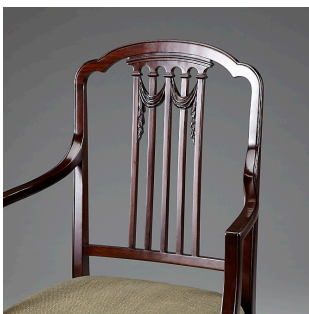

The Classic Chair Company
London

THE EDWARDIAN CHAIR

Model : CH-DRA
Dimensions (cm) : w53 d47 h96 sh46 ah67
Materials : Rosewood
Finished : Hand polish

The Classic Chair Company
London

PRODUCT DESCRIPTION

Classic Style and Classic Signature Our classic style furniture in this collection. It has been in existence since 1957. It is inspired by the golden age of cabinetmaking (1760-1835) with a high level of precision, form and method. All the furniture is made in the old way. by craftsmen and experts, both women and men

Model : CH-DRA

Dimensions (cm) : w53 d47 h96 sh46 ah67

Materials : Rosewood

Finished : Hand polish