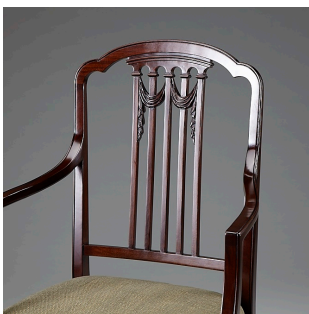

## THE EDWARDIAN CHAIR

Model : CH-DRA  
Dimensions (cm) : w53 d47 h96 sh46 ah67  
Materials : Rosewood  
Finished : Hand polish

The Classic Chair Company  
London

## **PRODUCT DESCRIPTION**

**Classic Style** and Classic Signature Our classic style furniture in this collection. It has been in existence since 1957. It is inspired by the golden age of cabinetmaking (1760-1835) with a high level of precision, form and method. All the furniture is made in the old way. by craftsmen and experts, both women and men

Model : CH-DRA

Dimensions (cm) : w53 d47 h96 sh46 ah67

Materials : Rosewood

Finished : Hand polish