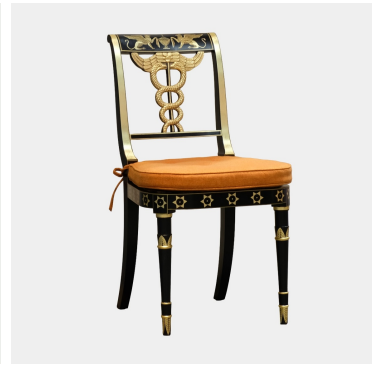

The Classic Chair Company
London

CADUCEUS CHAIR

Model : CH-CAD

Dimensions (cm) : w45 d54 h84

Materials : Beech wood, Or similar

Finished : (1) Gilded (2) Paint Lacquer Finish

The Classic Chair Company
London

PRODUCT DESCRIPTION

Classic Style and Classic Signature Our classic style furniture in this collection. It has been in existence since 1957. It is inspired by the golden age of cabinetmaking (1760-1835) with a high level of precision, form and method. All the furniture is made in the old way. by craftsmen and experts, both women and men

Model : CH-CAD

Dimensions (cm) : w45 d54 h84

Materials : Beech wood

Finished : (1) Gilded (2) Paint lacquer finish