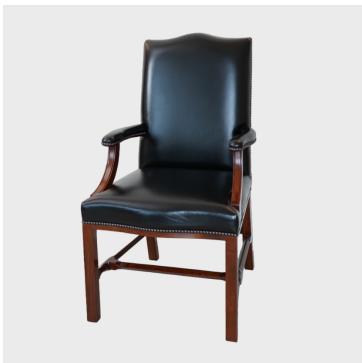

The Classic Chair Company
London

CLASSIC GAINSBOROUGH HIGH BACK ARM CHAIR

Model : CH-1767AHB
Dimensions (cm) : w60 d59 h108 sh50 ah67.5
Materials : Rosewood
Finished : Hand Polish

The Classic Chair Company
London

PRODUCT DESCRIPTION

Model : CH-1767AHB
Dimensions (cm) : w60 d59 h108 sh50 ah67.5
Materials : Rosewood
Finished : Hand Polish