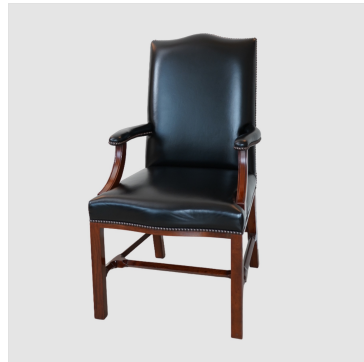

The Classic Chair Company
London

CLASSIC GAINSBOROUGH HIGH BACK ARM CHAIR

Model : CH-1767AHB
Dimensions (cm) : w60 d59 h108 sh50 ah67.5
Materials : Rosewood
Finished : Hand Polish

The Classic Chair Company
London

PRODUCT DESCRIPTION

Model : CH-1767AHB
Dimensions (cm) : w60 d59 h108 sh50 ah67.5
Materials : Rosewood
Finished : Hand Polish