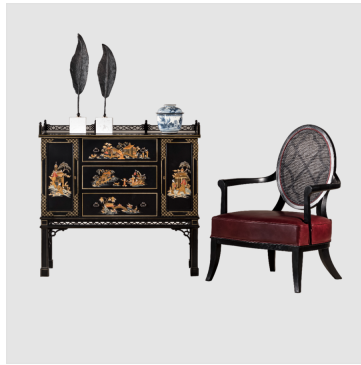

### CHINOISERIE CABINET STYLE

Model : CB265

Dimensions (cm) : w100 d40 h95

Materials : Beech wood, HMR, Or Similar

Finished : Paint Lacquer Finish

The Classic Chair Company  
London

## PRODUCT DESCRIPTION

Model : CB265

Dimensions (cm) : w100 d40 h95

Materials : Beech wood

Finished : Paint Lacquer Finish