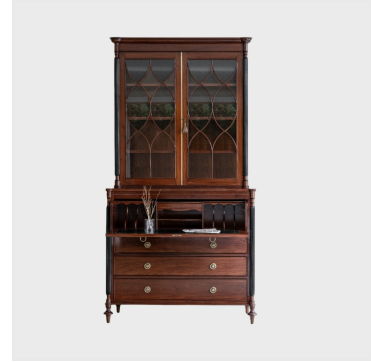

The Classic Chair Company
London

SECRETARY BOOKCASE

Decorate your office in classic style with a unique and exquisitely designed bookcase with this Secretary Bookcase with Signature Collection.

Model : CB-SBC

Dimensions (cm) : w126 d56 h236

Materials : Rosewood

Finished : Hand polish

The Classic Chair Company
London

PRODUCT DESCRIPTION

Decorate your office in classic style with a unique and exquisitely designed bookcase with this Secretary Bookcase with Signature Collection.