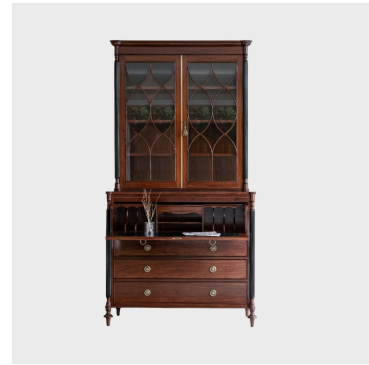

The Classic Chair Company
London

SECRETARY BOOKCASE

Decorate your office in classic style with a unique and exquisitely designed bookcase with this Secretary Bookcase with Signature Collection.

Model : CB-SBC

Dimensions (cm) : w126 d56 h236

Materials : Rosewood

Finished : Hand polish

The Classic Chair Company
London

PRODUCT DESCRIPTION

Decorate your office in classic style with a unique and exquisitely designed bookcase with this Secretary Bookcase with Signature Collection.