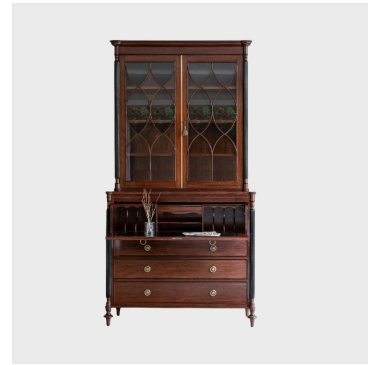

The Classic Chair Company
London

SECRETARY BOOKCASE

Decorate your office in classic style with a unique and exquisitely designed bookcase with this Secretary Bookcase with Signature Collection.

Model : CB-SBC

Dimensions (cm) : w126 d56 h236

Materials : Rosewood

Finished : Hand polish

The Classic Chair Company
London

PRODUCT DESCRIPTION

Decorate your office in classic style with a unique and exquisitely designed bookcase with this Secretary Bookcase with Signature Collection.