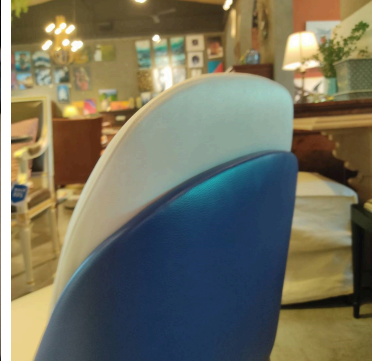

The Classic Chair Company  
London

**SPPJRLX-MR-213**

Model : SPPJRLX-MR-213  
Dimensions (cm) : w50 d58 h83  
Materials : Fabric & Birch wood  
Finished : Wood Lacquer Finish

Back

The Classic Chair Company  
London

### **PRODUCT DESCRIPTION**

Model : SPPJRLX-MR-213  
Dimensions (cm) : w50 d58 h83  
Materials : Fabric & Birch wood  
Finished : Wood Lacquer Finish