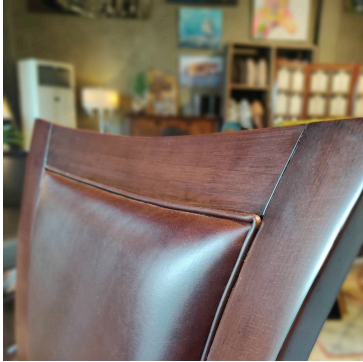

The Classic Chair Company  
London

**CH336**

Model : CH336

Dimensions (cm) : w52 d57 h115 sh75

Materials : -

Finished : Wood Lacquer Finish

Back

The Classic Chair Company  
London

### **PRODUCT DESCRIPTION**

Model : CH336

Dimensions (cm) : w52 d57 h115 sh75

Materials : -

Finished : Wood Lacquer Finish