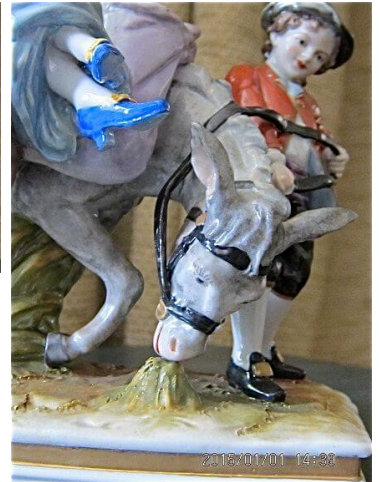

### **VOLKSTEDT FIGURINE GROUP F24**

VOLKSTEDT figurine group F24

Model MI Lot72:F24 Price: THB 12,000

A VOLKSTEDT (Thuringen, Germany) figurine group on a stepped rectangular base, a lively scene of a young man addressing a lady sitting on a donkey.

His hand rests rather suggestively on the donkey's rump. A small boy holds the leading rope.

They are dressed in romanticised 18th c clothing.

The underglaze mark was one used between 1900-1936, and under it are the numbers 1702 or possibly 1762.

Mint condition.

Dimensions: 25.5 x 10 x 27.5 H

The Classic Chair Company  
London

Aelteste Volkstedter Porzellanfabrik AG (1900 - 1936)

## PRODUCT DESCRIPTION

VOLKSTEDT figurine group F24

Model MI Lot72:F24 Price: THB 12,000

A VOLKSTEDT (Thuringen, Germany) figurine group on a stepped rectangular base, a lively scene of a young man addressing a lady sitting on a donkey.