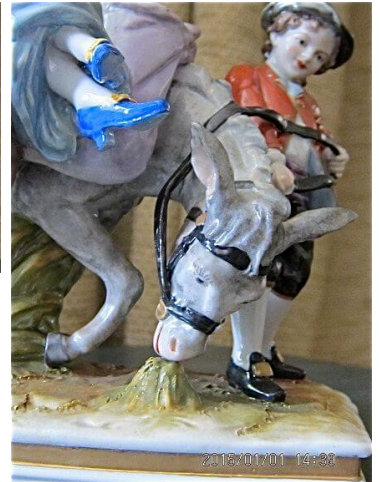

### VOLKSTEDT FIGURINE GROUP F24

VOLKSTEDT figurine group F24

Model MI Lot72:F24 Price: THB 12,000

A VOLKSTEDT (Thuringen, Germany) figurine group on a stepped rectangular base, a lively scene of a young man addressing a lady sitting on a donkey.

His hand rests rather suggestively on the donkey's rump. A small boy holds the leading rope.

They are dressed in romanticised 18th c clothing.

The underglaze mark was one used between 1900-1936, and under it are the numbers 1702 or possibly 1762.

Mint condition.

Dimensions: 25.5 x 10 x 27.5 H

The Classic Chair Company  
London

Aelteste Volkstedter Porzellanfabrik AG (1900 - 1936)

## PRODUCT DESCRIPTION

VOLKSTEDT figurine group F24

Model MI Lot72:F24 Price: THB 12,000

A VOLKSTEDT (Thuringen, Germany) figurine group on a stepped rectangular base, a lively scene of a young man addressing a lady sitting on a donkey.