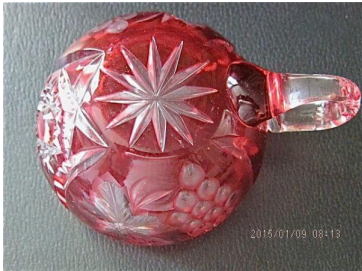

The Classic Chair Company
London

CRANBERRY CUT GLASS PUNCH SET

CRANBERRY CUT GLASS PUNCH SET

Model code: ANT MI Lot 161 F22

A very imposing set for the sideboard, comprising 10 cups, the bowl and lid, and a shaped clear glass ladle, with a little pouring lip.

This wholly complete set is of an extremely high quality, far better than is normally available. The glass is hand blown, for a start. Then the cutting is expertly done, with nuances like the highlight on the grapes. The whole design is truly lovely.

The bowl has blown glass feet in a curling shape, a little like a snail shell.

Sunburst bases. Mint condition.

Bowl dia. 24 cm, o/a height 36 cm (13 pcs)

The Classic Chair Company
London

PRODUCT DESCRIPTION

CRANBERRY CUT GLASS PUNCH SET

Model code: ANT MI Lot 161 F22

A very imposing set for the sideboard, comprising 10 cups, the bowl and lid, and a shaped clear glass ladle, with a little pouring lip.

This wholly complete set is of an extremely high quality, far better than is normally available. The glass is hand blown, for a start. Then the cutting is expertly done, with nuances like the highlight on the grapes. The whole design is truly lovely.