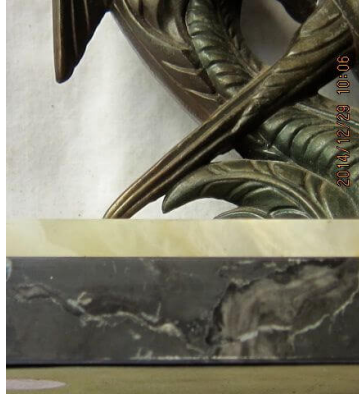

The Classic Chair Company
London

BRONZE BIRDS TABLE FIGURINE.

BRONZE BIRDS TABLE FIGURINE.

Model code: ANT MI Lot 91:F14 Price: THB 15,000

Well modelled BRONZE parrots facing each other on foliage. They stand on a BLACK BRECHE MARBLE STAND WITH AN INNER PALE ONYX INSET.

Dimensions: 21 x 8.5 x 16.5 H

The Classic Chair Company
London

PRODUCT DESCRIPTION

BRONZE BIRDS TABLE FIGURINE.

Model code: ANT MI Lot 91:F14 Price: THB 15,000

Well modelled BRONZE parrots facing each other on foliage. They stand on a BLACK BRECHE MARBLE STAND WITH AN INNER PALE ONYX INSET.

Dimensions: 21 x 8.5 x 16.5 H