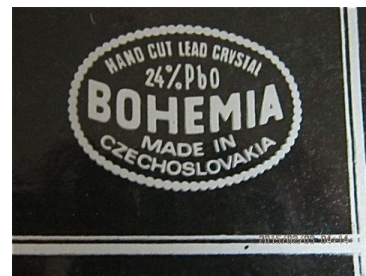

Dimensions : Dia. 9.5 cm x 13 cm H

model code:ANT MI gl set: G7a

(No. of glasses 4)

Price: THB

To see some of our other tableware glass sets, please click on the link below:

[etched glass set \(17\)](#)

PRODUCT DESCRIPTION

Bohemian glass brandy snifters

VINTAGE ITEM: 2 boxed sets

Lead crystal brandy snifters, cut with a star pattern, on fluted stems and also with sunburst cut bases.

Two of these classic glasses nestle in each original lined and segmented presentation box. (4)