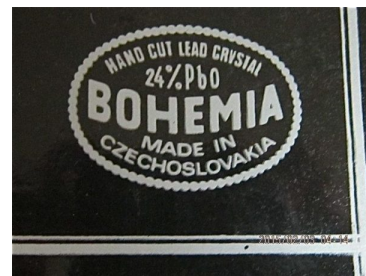

*Bohemian crystal is famous **for its brilliance.***

*This brilliance is achieved precisely by the high amount of lead. Lead causes high refractive index in the*

The Classic Chair Company

*glass which in turn increases the ability of the glass to separate light into all its colors.  
It comes from the regions of Bohemia and Silesia, which are now parts of the Czech Republic.*

## PRODUCT DESCRIPTION

*Bohemian glass brandy snifters*

VINTAGE ITEM: 2 boxed sets

Lead crystal brandy snifters, cut with a star pattern, on fluted stems and also with sunburst cut bases.

Two of these classic glasses nestle in each original lined and segmented presentation box. (4)