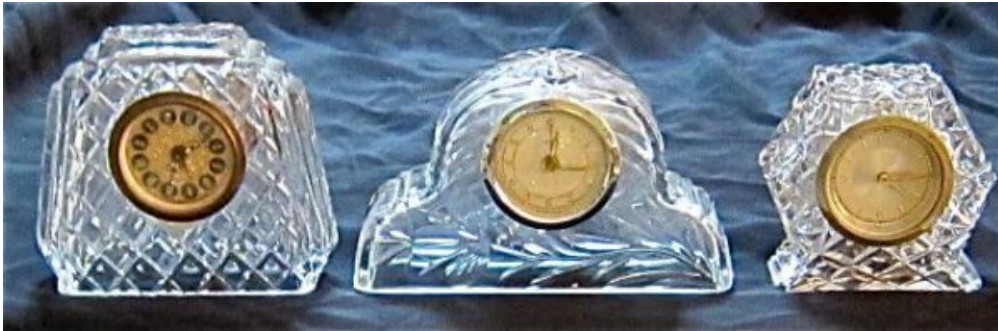

The Classic Chair Company
London

3 GERMAN CLOCKS CUT GLASS

3 GERMAN CLOCKS ENCASED IN LEAD CRYSTAL CUT GLASS

Model code:ANT MI Lot 62:A24 Price: THB 4,800

A set of Vintage wind-up table clocks, with a variety of patterning, mainly diamond.

The arched clock has more free-form foliage sprays as well.

The tallest one measures 12.5 H x 14 x 4 cm.

The Classic Chair Company
London

PRODUCT DESCRIPTION

3 GERMAN CLOCKS ENCASED IN LEAD CRYSTAL CUT GLASS

Model code:ANT MI Lot 62:A24 Price: THB 4,800

A set of Vintage wind-up table clocks, with a variety of patterning, mainly diamond.

The arched clock has more free-form foliage sprays as well.

The tallest one measures 12.5 H x 14 x 4 cm.