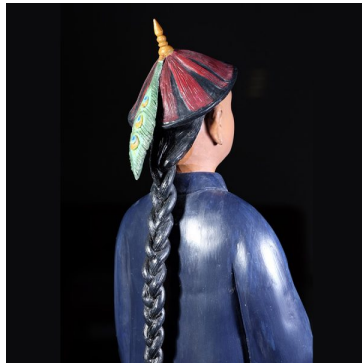

### **PAIR OF CHINESE NODDING HEAD FIGURES**

Model: MI 127

A Pair of Chinese nodding head figures.

In the 18th century, these figures were considered to be extremely exotic and desirable in Europe. The attraction of these figures then, and today, is in their novelty and also in the exquisite rendition. Furthermore, each one is different and a great deal of their charm lies in the expressiveness of the faces.

A large collection of examples can be seen in the Peabody Essex Museum in Salem, Massachusetts, USA, 18th century examples of Chinese nodding head figures are very rare, so Classic Chairs have produced a pair to fill that gap. They are as beautifully painted as the originals were.

## PRODUCT DESCRIPTION

A Pair of Chinese nodding head figures.

In the 18th century, these figures were considered to be extremely exotic and desirable in Europe.

The attraction of these figures then, and today, is in their novelty and also in the exquisite rendition.