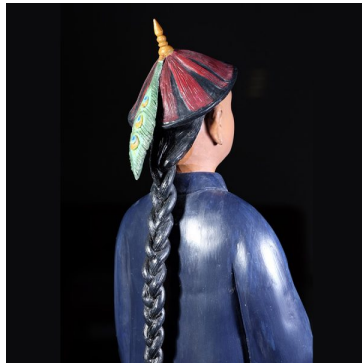

The Classic Chair Company
London

PAIR OF CHINESE NODDING HEAD FIGURES

Model: MI 127

A Pair of Chinese nodding head figures.

In the 18th century, these figures were considered to be extremely exotic and desirable in Europe. The attraction of these figures then, and today, is in their novelty and also in the exquisite rendition. Furthermore, each one is different and a great deal of their charm lies in the expressiveness of the faces.

A large collection of examples can be seen in the Peabody Essex Museum in Salem, Massachusetts, USA, 18th century examples of Chinese nodding head figures are very rare, so Classic Chairs have produced a pair to fill that gap. They are as beautifully painted as the originals were.

The Classic Chair Company

The mechanism of the nodding head which was activated by passing people was a lead weight balanced on a knife edge.

Dimensions (mm): w 160 d 170 h 570

Stock: In stock

PRODUCT DESCRIPTION

A Pair of Chinese nodding head figures.

In the 18th century, these figures were considered to be extremely exotic and desirable in Europe.

The attraction of these figures then, and today, is in their novelty and also in the exquisite rendition.