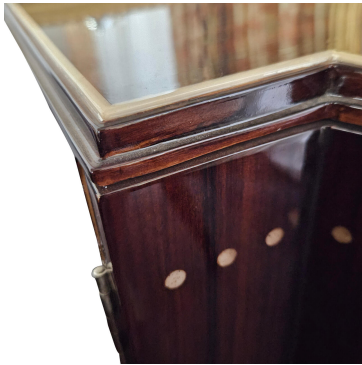

The Classic Chair Company
London

MONACO BED SIDE TABLE MNC-TA-001

Monaco Bed side Table

Model TA MNC 001

The ultimate in luxury.

High gloss striated veneer with faux ivory inlaid detailing.

Soft closing doors to either an inlaid or a lined interior.

There is also a central drawer inside.

Dimensions (mm): w 600 d 450 h 750

stock: showroom item

The Classic Chair Company
London

PRODUCT DESCRIPTION

Monaco Bed side Table

Model TA MNC 001

The ultimate in luxury.

High gloss striated veneer with faux ivory inlaid detailing.

Soft closing doors to either an inlaid or a lined interior.

There is also a central drawer inside.

Dimensions (mm): w 600 d 450 h 750

stock: showroom item