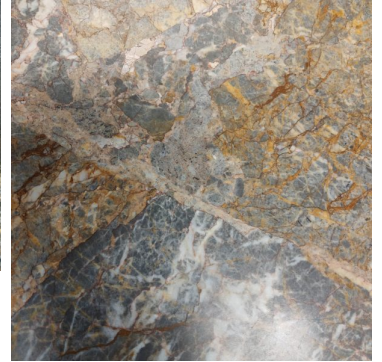

The Classic Chair Company
London

MARBLE TOPPED SIDE TABLE

Marble topped side table.

Model: TA-SS-M

Featuring as standard a thick marble of unusual figuring with a myriad of subtle colours. The top comes in a honed finish.

The Chippendale style polished wooden stand is a coffee table height.

marble slab dimensions (mm): 560 x 840 x 30mm thick
(a variety of marbles is available.)

Square stand 530 mm high (model SS)

Stock: in stock

The Classic Chair Company
London

PRODUCT DESCRIPTION

Marble topped side table.

Model: TA-SS-M

Featuring as standard a thick marble of unusual figuring with a myriad of subtle colours. The top comes in a honed finish.