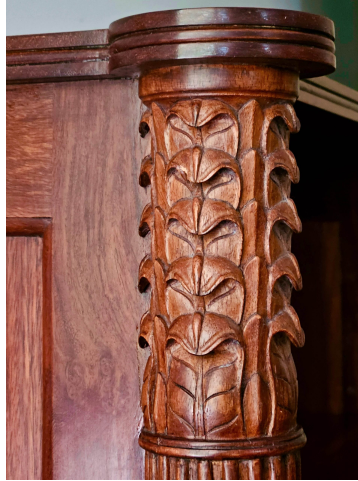

The Classic Chair Company
London

CLASSIC REGENCY LOW BOOKCASE (WIDE)

Model: CB-SBY

The Classic Regency Low Bookcase (wide) has all the usual workmanship expected from a Classic Chair product. Detailing such as the foliate carving on the outstanding fluted columns, reeded edges to the shelves and top, and panelled sides.

The solid hardwood used throughout has a beautiful figured grain, as well as the straight grain.

Adjustable shelves.

A half width version is available: model CB-SB at 700 mm wide. To view this please click on the following:

[Classic Regency Low Bookcase \(narrow\)](#)

Dimensions (mm): w 1310 d 330 h 910

Stock: to order

The Classic Chair Company
London

PRODUCT DESCRIPTION

Model: CB-SBY

The Classic Regency Low Bookcase (wide) has all the usual workmanship expected from a Classic Chair product. Detailing such as the foliate carving on the outstanding fluted columns, reeded edges to the shelves and top, and panelled sides.

The solid hardwood used throughout has a beautiful figured grain, as well as the straight grain.

Adjustable shelves.

A half width version is available: model CB-SB at 700 mm wide. To view this please click on the following: [Classic Regency Low Bookcase \(narrow\)](#)