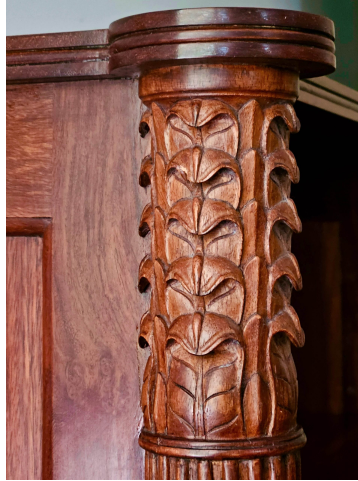

The Classic Chair Company
London

CLASSIC REGENCY LOW BOOKCASE (WIDE)

Model: CB-SBY

The Classic Regency Low Bookcase (wide) has all the usual workmanship expected from a Classic Chair product. Detailing such as the foliate carving on the outstanding fluted columns, reeded edges to the shelves and top, and panelled sides.

The solid hardwood used throughout has a beautiful figured grain, as well as the straight grain.

Adjustable shelves.

A half width version is available: model CB-SB at 700 mm wide. To view this please click on the following:

[Classic Regency Low Bookcase \(narrow\)](#)

Dimensions (mm): w 1310 d 330 h 910

Stock: to order

The Classic Chair Company
London

PRODUCT DESCRIPTION

Model: CB-SBY

The Classic Regency Low Bookcase (wide) has all the usual workmanship expected from a Classic Chair product. Detailing such as the foliate carving on the outstanding fluted columns, reeded edges to the shelves and top, and panelled sides.

The solid hardwood used throughout has a beautiful figured grain, as well as the straight grain.

Adjustable shelves.

A half width version is available: model CB-SB at 700 mm wide. To view this please click on the following:
[Classic Regency Low Bookcase \(narrow\)](#)