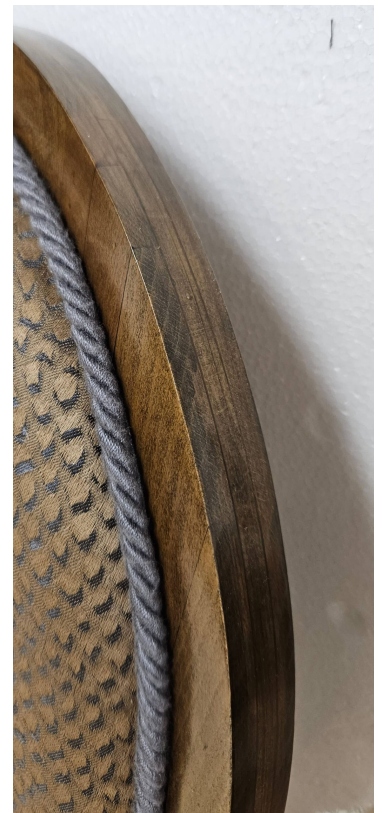

The Classic Chair Company
London

ALICIA OVAL-BACK SIDE CHAIR

Alicia Oval-back side chair

A stunning chair from Classic Chairs' Monaco Range inspired by the Art Deco movement.

These chairs look amazing viewed from front or back, ranged round a dining table.

finish: High gloss black or alternatively in stained oak:

The Classic Chair Company

Model: CH MNC-006S
Dimensions (mm): w 590 d 655 h 1000
Dining Chair

The Classic Chair Company

PRODUCT DESCRIPTION

Alicia Oval-back side chair.

A stunning chair from Classic Chairs' Monaco Range inspired by the Art Deco movement.

These chairs look amazing viewed from front or back, ranged round a dining table.

finish: High gloss black or alternatively in stained oak: