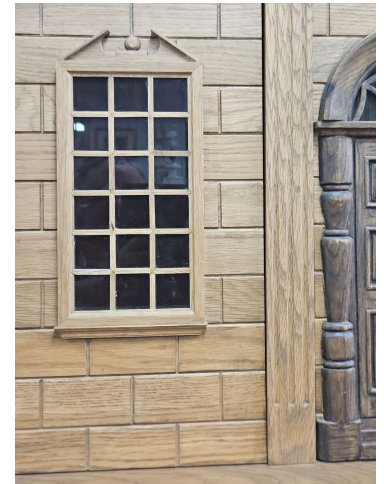

The Classic Chair Company

It is in 3 separate pieces, to make transport and installation trouble free.

Dimensions (mm): 1150 w x 560 d x 2210 h

Materials : Oak wood

Finishes : Wood Lacquer Finish, in a natural colour, or painted to order.

PRODUCT DESCRIPTION

House Cabinet CB 134

This is a wonderful accent piece, with an enormous attention to detail. Certainly a talking point!

The exterior is based on an English Georgian dressed stone house, complete with pilastres and decorative architectural moulding details.

The top opens to reveal shelves, ideal for a drinks cabinet, or storage for tableware in the dining room. Or for books in the office.

Immediately below is a pull-out slide, for serving drinks or even for use as a desk top.

Then we have deep drawers, very good storage for any number of uses. And a bonus: **a secret drawer!**

Wouldn't the House Cabinet make a magical storage for a child, for their toys or clothes. Their most precious things can be stowed safely in the secret drawer. Of course the House cabinet can also be used as a dolls house.

The House Cabinet is a very decorative and useful cabinet, suitable for a myriad of uses.

It is in 3 separate pieces, to make transport and installation trouble free.

Dimensions (mm): 1150 w x 560 d x 2210 h