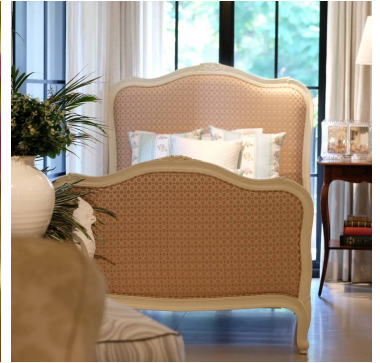

The Classic Chair Company
London

"HEIN" CARVED WOODEN BED

"HEIN" carved wooden bed

Model : BD01-HEI-K

A very elegant carved wooden bed with curving scrolled mouldings around the padded or caned head and foot boards.

Dimension (mm) : King 1940 wide 2200 Long 1280 high

The Classic Chair Company

Queen: 1650 wide 2200 long 1280 high

Single: 1160 wide 2090 long 1280 high

Stock : to order

PRODUCT DESCRIPTION

"HEIN" carved wooden bed

Model : BD01-HEI-K

A very elegant carved wooden bed with curving scrolled mouldings around the padded or caned head and foot boards.

The Classic Chair Company

The style is a traditional French Louis XV, especially noticeable in the cabriole feet.

The Hein carved wooden bed is available with rattan or upholstery.

Additionally, the bed is available without the foot board.

In this case, there is a straight foot rail with the option of corner finials. Please see the additional photos.