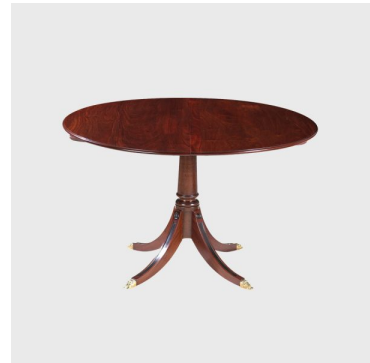

The Classic Chair Company
London

CLASSIC CIRCULAR DINING TABLE, PAINTED

Classic Circular Dining Table, painted.

Model: TA-ODTR-PA

A different take on the Classic Round table, with painted finish available in your choice of colour.

Dimensions (mm): Dia. 1220 h730

Stock: to order

The Classic Chair Company
London

PRODUCT DESCRIPTION

Classic Circular Dining Table, painted.

Model: TA-ODTR-PA

A different take on the Classic Round table, with painted finish available in your choice of colour.

Dimensions (mm): Dia. 1220 h730

Stock: to order