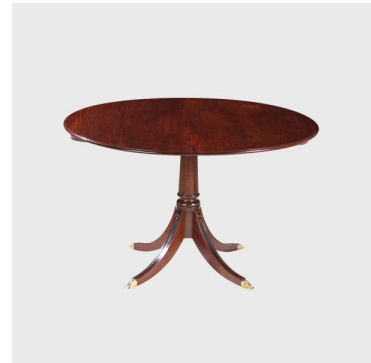

The Classic Chair Company
London

CLASSIC CIRCULAR DINING TABLE, PAINTED

Classic Circular Dining Table, painted.

Model: TA-ODTR-PA

A different take on the Classic Round table, with painted finish available in your choice of colour.

Dimensions (mm): Dia. 1220 h730

Stock: to order

The Classic Chair Company
London

PRODUCT DESCRIPTION

Classic Circular Dining Table, painted.

Model: TA-ODTR-PA

A different take on the Classic Round table, with painted finish available in your choice of colour.

Dimensions (mm): Dia. 1220 h730

Stock: to order