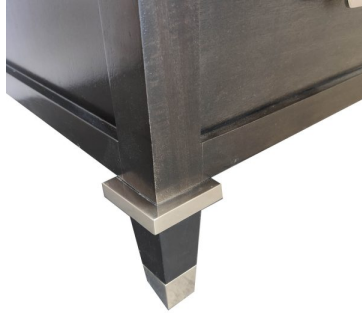

The Classic Chair Company
London

TA 1-05L 6 DRAWER SIDE TABLE

6 drawer side table

Model : TA-1-05L

A very stylish 6 drawer side cabinet to complement the 3 drawer version.

The drawers come with nickel silver handles.

There is further detailing of silver metal beading and tapering capped feet.

Dimension (mm) : W 1200 D 500 H 630

(The matching 3 drawer version is 900mm wide)

Stock : in stock

The Classic Chair Company
London

PRODUCT DESCRIPTION

6 drawer side table

Model : TA-1-05L

A very stylish 6 drawer side cabinet to complement the 3 drawer version.

The drawers come with nickel silver handles.

There is further detailing of silver metal beading and tapering capped feet.