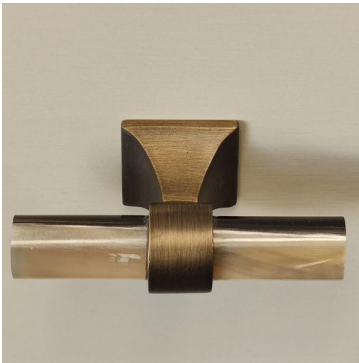

The Classic Chair Company
London

TA-1-03 SABRE LEG SIDE TABLE

Sabre leg side table

A very stylish 2 drawer side cabinet of simple and elegant lines. The top appears to "float" due to the recessed base, a particularly fine feature to complement the sabre shaped legs.

There is further detailing of finely incised lines.

The drawers come with fabulous faux bone handles set in a brass ferrule.

Dimension (mm) : W 590 D 400 H 700

Available in a paint colour of your choice.

Stock : in stock

The Classic Chair Company
London

PRODUCT DESCRIPTION

Sabre leg side table

A very stylish 2 drawer side cabinet of simple and elegant lines. The top appears to "float" due to the recessed base, a particularly fine feature to complement the sabre shaped legs.