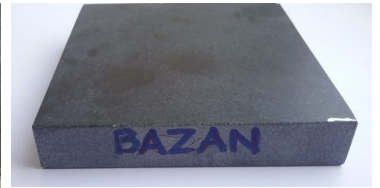

The Classic Chair Company
London

SIDE TABLE WITH MARBLE TOP TA-SS

Model: TA-SS

Side table with marble top

Very practical as a side table for the sofa, or as a coffee table, and also the side table with a marble top is a good size for plenty of items such as a lamp and books and a refreshing drink.

The stand is available either polished or painted.

marble: available from stock in variety
dimensions (mm): 560 x 840 x 550 h

The Classic Chair Company
London

PRODUCT DESCRIPTION

Side table with marble top

Very practical as a side table for the sofa, or as a coffee table, and also the side table with a marble top is a good size for plenty of items such as a lamp and books and a refreshing drink.

The stand is available either polished or painted.