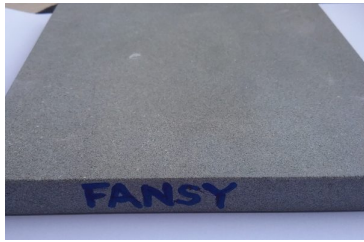

The Classic Chair Company
London

SIDE TABLE WITH MARBLE TOP TA-SS

Model: TA-SS

Side table with marble top

Very practical as a side table for the sofa, or as a coffee table, and also the side table with a marble top is a good size for plenty of items such as a lamp and books and a refreshing drink.

The stand is available either polished or painted.

marble: available from stock in variety
dimensions (mm): 560 x 840 x 550 h

The Classic Chair Company
London

PRODUCT DESCRIPTION

Side table with marble top

Very practical as a side table for the sofa, or as a coffee table, and also the side table with a marble top is a good size for plenty of items such as a lamp and books and a refreshing drink.

The stand is available either polished or painted.