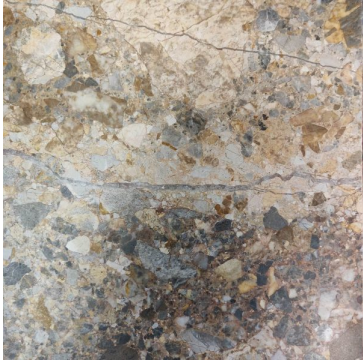

The Classic Chair Company  
London

**SIDE TABLE WITH MARBLE TOP TA-SS**

Model: TA-SS

Side table with marble top

Very practical as a side table for the sofa, or as a coffee table, and also the side table with a marble top is a good size for plenty of items such as a lamp and books and a refreshing drink.

The stand is available either polished or painted.

marble: available from stock in variety  
dimensions (mm): 560 x 840 x 550 h

The Classic Chair Company  
London

### **Side table with marble top**

Very practical as a side table for the sofa, or as a coffee table, and also the side table with a marble top is a good size for plenty of items such as a lamp and books and a refreshing drink.

The stand is available either polished or painted.

marble: available from stock in variety