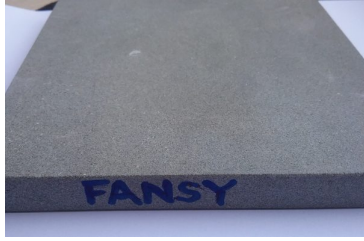

The Classic Chair Company  
London

**SIDE TABLE WITH MARBLE TOP TA-SS**

Model: TA-SS

Side table with marble top

Very practical as a side table for the sofa, or as a coffee table, and also the side table with a marble top is a good size for plenty of items such as a lamp and books and a refreshing drink.

The stand is available either polished or painted.

marble: available from stock in variety  
dimensions (mm): 560 x 840 x 550 h

The Classic Chair Company  
London

### **Side table with marble top**

Very practical as a side table for the sofa, or as a coffee table, and also the side table with a marble top is a good size for plenty of items such as a lamp and books and a refreshing drink.

The stand is available either polished or painted.

marble: available from stock in variety