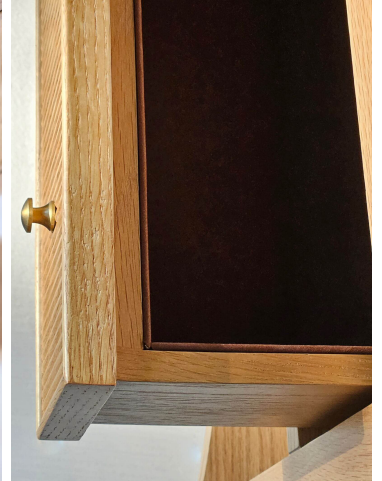

The Classic Chair Company
London

REDED BEDSIDE TABLE TA 1-08

Reeded Bedside table

Models:

TA 1-08 OAK

TA 1-08 BLACK

A lovely decorative side table, featuring pencil sized reeding to the drawer front and to the sides. The low shelf has a gentle concave curve to the front.

The Reeded Bedside table comes in a natural oak or in a black finish with the grain highlighted with white.

The drawer has a soft-close mechanism, and is fully lined with a velour finish fabric.

The drawers come with brass handles.

Dimension (mm) : W 550 D 400 H 680

The Classic Chair Company
London
Stock : in stock

PRODUCT DESCRIPTION

Reeded Bedside table

Model: TA 1-08

A lovely decorative side table, featuring pencil sized reeding to the drawer front and to the sides. The low shelf has a gentle concave curve to the front.

The Reeded Bedside table comes in a natural oak or in a black finish with the grain highlighted with white.

The drawer has a soft-close mechanism, and is fully lined with a velour finish fabric.

The Classic Chair Company
London