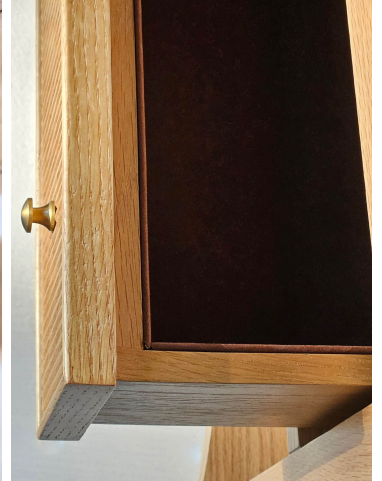

The Classic Chair Company
London

REDED BEDSIDE TABLE TA 1-08

Reeded Bedside table

Models:

TA 1-08 OAK

TA 1-08 BLACK

A lovely decorative side table, featuring pencil sized reeding to the drawer front and to the sides. The low shelf has a gentle concave curve to the front.

The Reeded Bedside table comes in a natural oak or in a black finish with the grain highlighted with white.

The drawer has a soft-close mechanism, and is fully lined with a velour finish fabric.

The drawers come with brass handles.

Dimension (mm) : W 550 D 400 H 680

The Classic Chair Company
Stock : in stock

PRODUCT DESCRIPTION

Reeded Bedside table

Model: TA 1-08

A lovely decorative side table, featuring pencil sized reeding to the drawer front and to the sides. The low shelf has a gentle concave curve to the front.

The Reeded Bedside table comes in a natural oak or in a black finish with the grain highlighted with white.

The drawer has a soft-close mechanism, and is fully lined with a velour finish fabric.

The Classic Chair Company
London