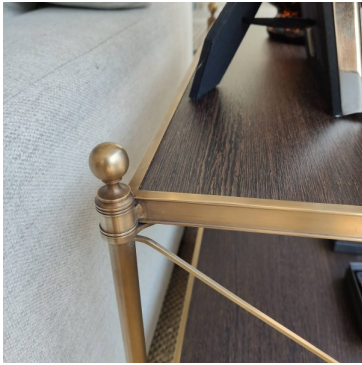

The Classic Chair Company
London

PRODUCT DESCRIPTION

Classic Brass Side Table

Model: TA 470

Originals of this 19th c. favourite are eagerly sought after, and remain just as useful today. They are perfect for flanking the sofa, or beside the bed: in fact, just about anywhere.

They are very much at home in a traditional setting, and even more so in a contemporary interior, particularly where a clean and uncluttered look is sought.

Dimension (mm) : W 593 D 410 H 550 or 660 (higher version)

Stock : in stock