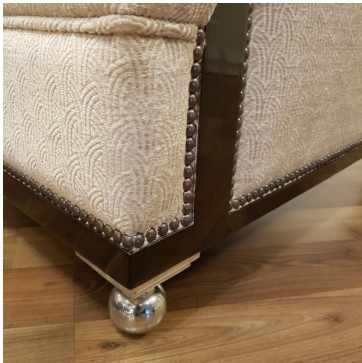

The Classic Chair Company
London

PASCO ARMCHAIR MNC-CH004 CH

PASCO armchair

Model : MNC-CH004 CH

A very stylish easy chair, with quality exotic hardwood frame.
Silver ball feet.

Upholstered in your choice of fabric.

a matching foot stool is available. see: [PASCO footstool MNC-CH004-ST_](#)

Dimension (mm) : W 730 D 930 H 800

stock: to order

fabric:

The Classic Chair Company
London

PRODUCT DESCRIPTION

PASCO armchair

Model : MNC-CH004 CH

A very stylish easy chair, with quality exotic hardwood frame.
Silver ball feet.

Upholstered in your choice of fabric.

a matching foot stool is available. see: [PASCO footstool MNC-CH004-ST_](#)

Dimension (mm) : W 730 D 930 H 800