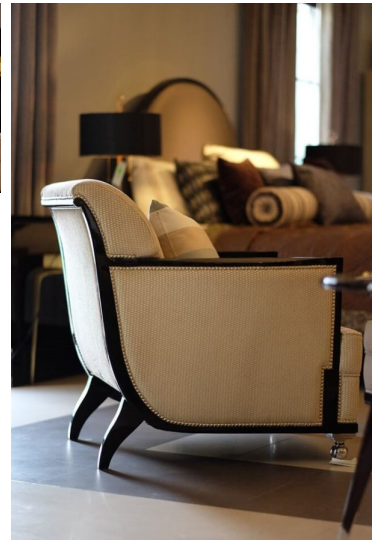

The Classic Chair Company
London

PASCO ARMCHAIR MNC-CH004 CH

PASCO armchair

Model : MNC-CH004 CH

A very stylish easy chair, with quality exotic hardwood frame.
Silver ball feet.

Upholstered in your choice of fabric.

a matching foot stool is available. see: [PASCO footstool MNC-CH004-ST_](#)

Dimension (mm) : W 730 D 930 H 800

stock: to order

fabric:

The Classic Chair Company
London

PRODUCT DESCRIPTION

PASCO armchair

Model : MNC-CH004 CH

A very stylish easy chair, with quality exotic hardwood frame.
Silver ball feet.

Upholstered in your choice of fabric.

a matching foot stool is available. see: [PASCO footstool MNC-CH004-ST_](#)

Dimension (mm) : W 730 D 930 H 800