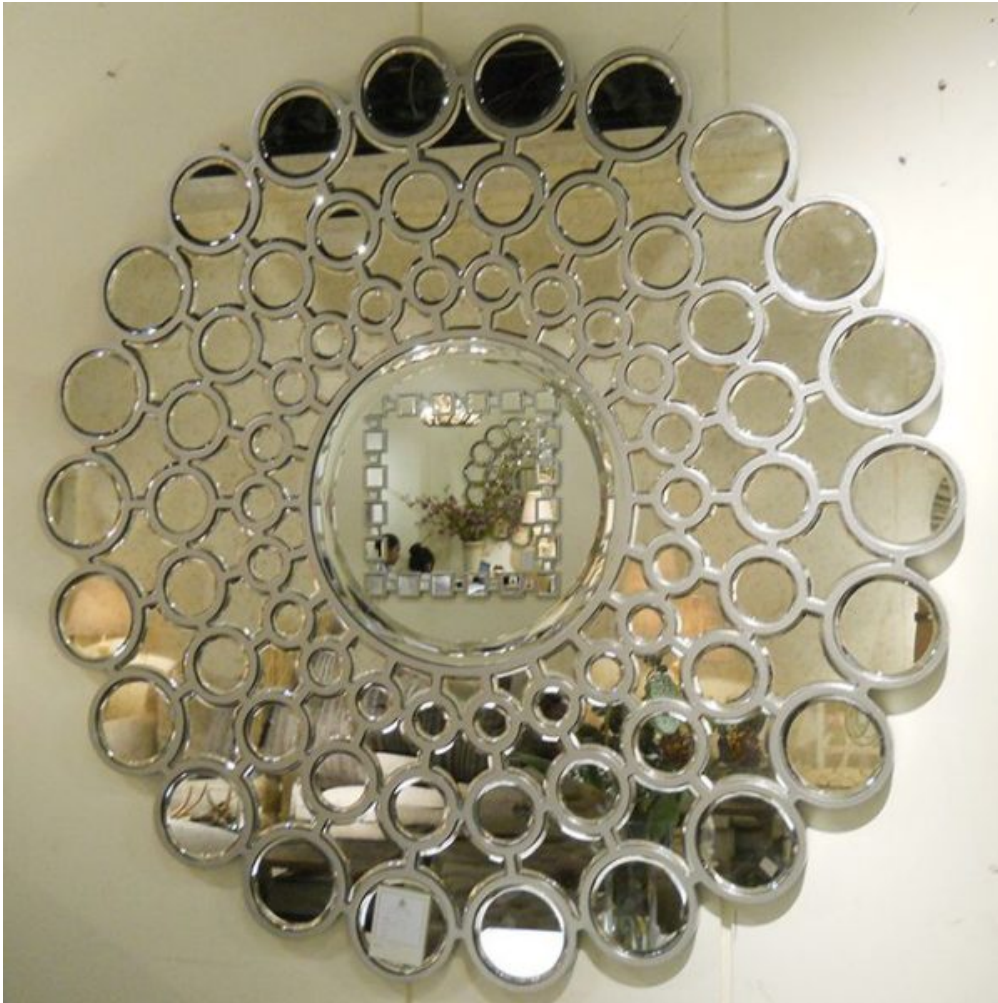

The Classic Chair Company  
London

**BUBBLES MIRROR (DIA. 1200MM) MR122**

Model : MR122

Bubbles Mirror (Dia. 1200mm)

Silver frame with individual inset mirrors, each one bevelled.

with antiqued glass.

Dimension (mm) : Dia. 1200

Stock : 2 remaining

Back

The Classic Chair Company

**PRODUCT DESCRIPTION**

Bubbles Mirror (Dia. 1200mm)

MR122

Silver frame with individual inset mirrors, each one bevelled.

with antiqued glass.