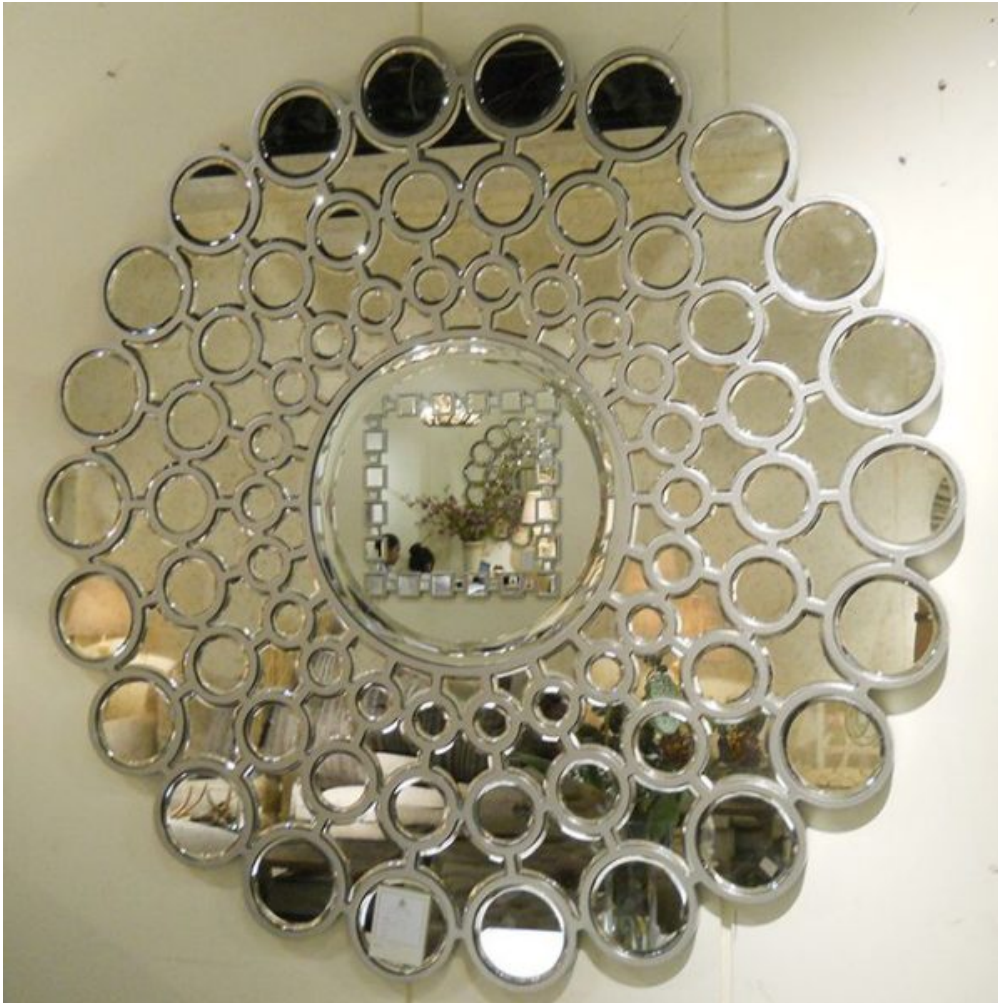

The Classic Chair Company
London

BUBBLES MIRROR (DIA. 1200MM) MR122

Model : MR122

Bubbles Mirror (Dia. 1200mm)

Silver frame with individual inset mirrors, each one bevelled.

with antiqued glass.

Dimension (mm) : Dia. 1200

Stock : 2 remaining

Back

The Classic Chair Company

PRODUCT DESCRIPTION

Bubbles Mirror (Dia. 1200mm)

MR122

Silver frame with individual inset mirrors, each one bevelled.

with antiqued glass.